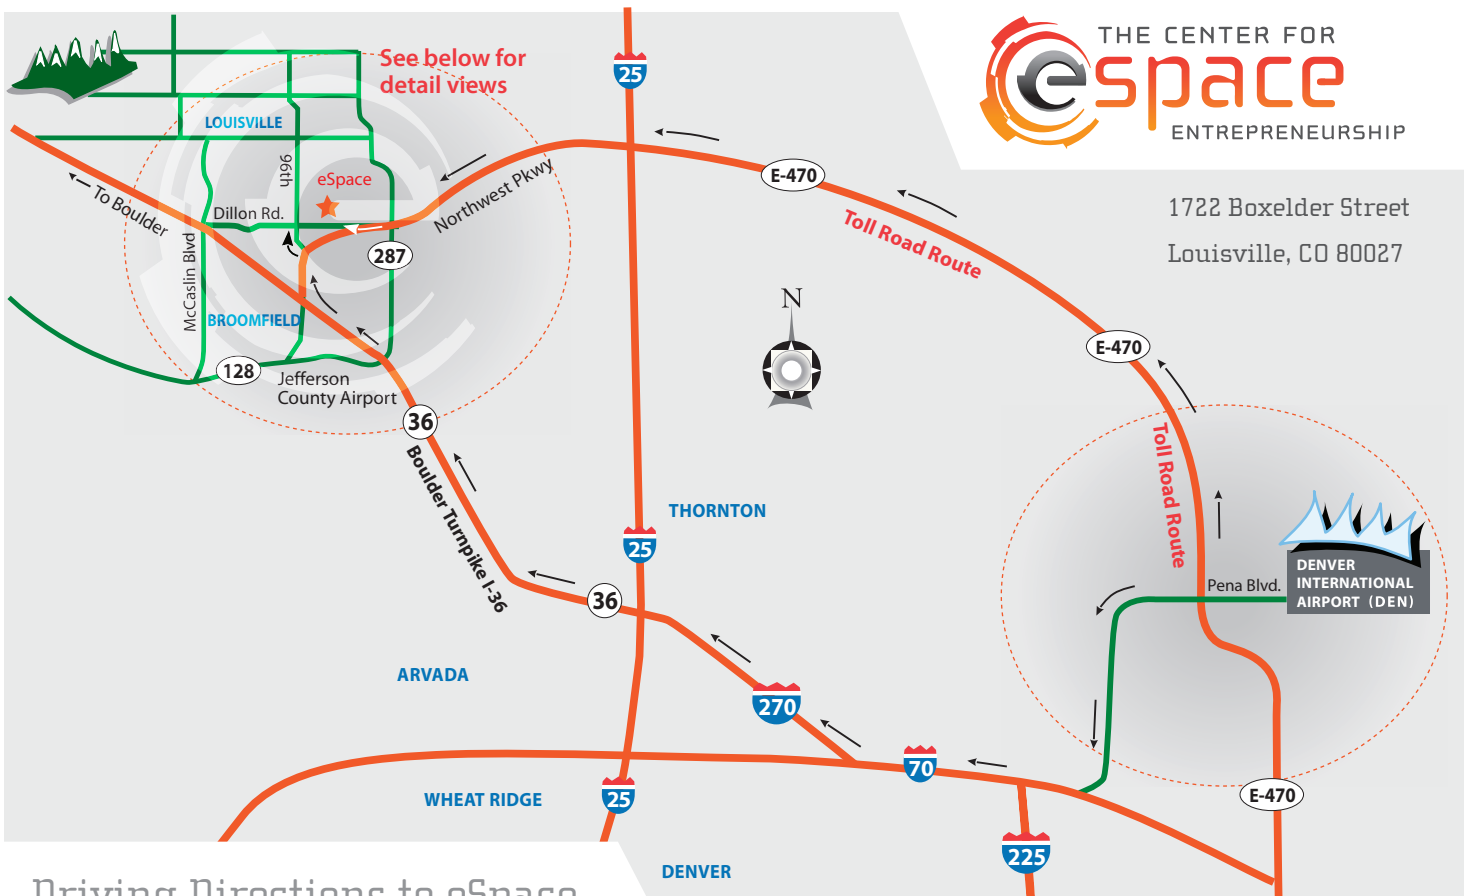

1722 Boxelder Street
Louisville, CO 80027

Driving Directions to eSpace from Denver International Airport:

Most Direct Route:

- Take Pena Blvd. from the Airport to E-470 North (Toll Road), (Exit #5B) toward Fort Collins. (3 miles)
- Merge onto E-470 North (Portions Toll Road). (18.0 miles)
- E-470 N becomes Northwest Parkway West (Portions Toll Road). (5.3 miles)
- Take the Dillon Road/US-287 Exit (#52) toward Lafayette / Broomfield. (0.3 miles)
- Continue driving STRAIGHT to go onto Dillon Road. (1.9 miles)
- Turn RIGHT onto S Pierce Ave. (0.1 miles)
- Turn RIGHT onto S Taylor Ave. (0.2 miles)
- Turn RIGHT onto Boxelder Street (0.1 miles)
- Turn LEFT into parking lot at Starsys, Inc.

Alternate Route without Tolls:

- From DIA, drive west on Pena Blvd. to I-70 West. (12 miles)
- Take I-70 West to I-270 West. (Exit #279) (12 miles)
- Merge onto US-36 West. (16.7 miles)
- Take the Storage Tek Drive/Interlocken Loop Exit toward Northwest Parkway / Louisville / Broomfield. (0.3 miles)
- Turn RIGHT onto Storage Tek Drive. (0.3 miles)
- Storage Tek Drive becomes Northwest Parkway East. (0.5 miles)
- Turn LEFT onto South 96th Street. (0.5 miles)
- Turn RIGHT onto Dillon Road. (0.3 miles)
- Turn LEFT onto S Pierce Ave. (0.1 miles)
- Turn RIGHT onto S Taylor Ave. (0.2 miles)
- Turn RIGHT onto Boxelder Street. (0.1 miles)
- Turn LEFT into parking lot at Starsys, Inc.